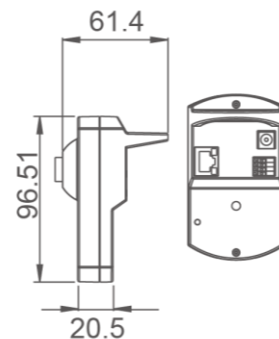

DynaHawk™ WH Series - Micro Box IP Camera

Camera		W2V1-H	W2S1-H
Image Sensor		1/2.7" Progressive CMOS	1/2.8" Progressive CMOS
Effective Pixels			1920(H) x 1080(V)
Minimum Illumination		0.2 lux (color)/ 0.02 lux (B/W) @30 IRE	
Shutter Speed		1 ~ 1/10000 sec.	
Lens			
Lens		Board lens	
Focal Length		2.8 mm / 3.6 mm	
F Number		F 2.0 / F 1.8	
FOV		105° / 87.6°	90.34° / 71.8°
Operation		English / French / German / Italian / Japanese / Korean / Portuguese / Russian / Simplified Chinese / Spanish / Traditional Chinese	
Multiple Languages		English / French / German / Italian / Japanese / Korean / Portuguese / Russian / Simplified Chinese / Spanish / Traditional Chinese	
Backlight Compensation		On / Off	
White Balance		Manual / AWB / ATW / One Push	
3D Noise Reduction		On / Off	
Wide Dynamic Range		On / Off	
Privacy Mask		On / Off	
Brightness		Manual	
Exposure		Auto / Manual	
Sharpness		Manual	
Contrast		Manual	
Saturation		Manual	
Hue		Manual	
Digital Zoom		Support	
Motion Detection		On / Off / By Schedule	
Privacy Mask Type		Color	
ICR		Auto / On / Off / Smart	
ICR+IR LED*		Auto / LED On / LED Off / Smart IR / Light Sensor	
Tampering Alarm		On / Off / By Schedule	
Two-way Audio		Embedded Mic in / Embedded Speaker Out*	
Audio	Compression	G.711/G.726	
Network			
Interface		RJ-45, 10/100 Mbps Ethernet	
Video Compression		H.264 (MPEG-4 Part 10/AVC) / MJPEG	
Video Streaming		Dual Streams H.264 + MJPEG / H.264 + H.264 Quad Streams H.264*3 + MJPEG / H.264*4	
Video Resolution		H.264- Full HD 1080P / SXGA / HD 720P / XGA / SVGA / D1 / VGA / CIF MJPEG- Full HD 1080P / SXGA / HD 720P / XGA / SVGA / D1 / VGA / CIF	
Frame Rate		Dual Streams : 1080p (30/25 fps) + D1 (30/25 fps)	
Protocol		ARP, IPv4/v6, TCP/IP, UDP, RTP, RTSP, HTTP, HTTPS, ICMP, FTP, SMTP, DHCP, PPPoE, UPnP, IGMP, SNMP, QoS, ONVIF	
Security		PoE: HTTPS / IP Filter / IEEE 802.1X WiFi: HTTPS / IP Filter / IEEE 802.1X (WPA, WPA2)/Shared Key/Pair-wise Key	
Alarm	Input	1 Set 5V 10kΩ pull up	
	Output	1 Set Photo Relay Output 300V DC/AC	
Event Notification		HTTP / FTP / SMTP	
Micro SD		microSDHC 32GB support	
Supported Web Browser		Internet Explorer (6.0+) / Chrome / Firefox / Safari	
User Account		20	
Password Levels		User and Administrator	
Mechanical			
Built-in IR Illuminator*	Working Distance	up to 5 m	
	Wavelength	850 nm	
	Number of LEDs	2	
LED Indicator		PoE: Power / Link / ACT ; WiFi: Power (Green) / WiFi (Orange)	
Connectors	Alarm	4 Pin Terminal Block	
	Power	PoE: DC Jack / WiFi: Micro USB (with 1A USB charger)	
	Ethernet	PoE: RJ-45 ; WiFi: N/A	
General			
Operating Temperature		-10°C ~ 50°C (14° ~ 122° F)	
Humidity		10% ~ 90%, No Condensation	
Weatherproof Standard*		IP66	
Dimension		96.51 x 56 x 61.4 mm (3.78 x 2.2 x 2.42 in.)	
Weight		120g	
Power Source		PoE: DC 12V / PoE ; WiFi: 1A USB charger	
Power Consumption		WiFi: System 3 W (Built-in IR Illuminator: +0.8W) PoE: System 3.2 W (Built-in IR Illuminator: +1W)	WiFi: System 3.2 W (Built-in IR Illuminator: +0.8W) PoE: System 3.4 W (Built-in IR Illuminator: +1W)
Regulatory		CE / FCC	